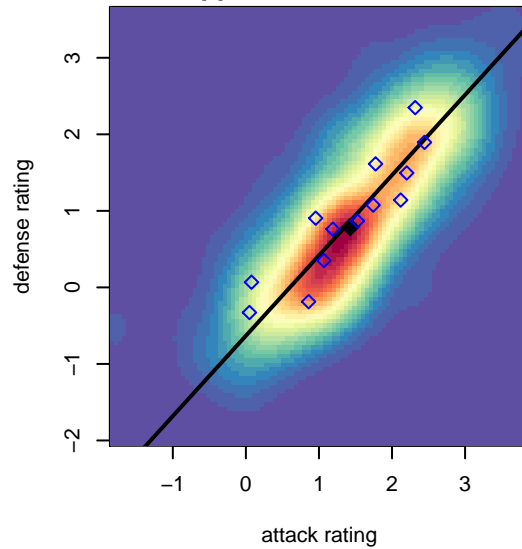

# Idaho Rush Nero B04

Idaho Rush Soccer  
 Boise, ID  
 B04 total strength=1120  
 attack=4.17 defense=2.2  
 fall league = Idaho D3 Div 1 U14

alt names used:  
 IDAHO RUSH 04 NERO  
 IDAHO RUSH 04 NERO (ID)

Venues played:  
 2016 Spr Idaho D3 U13B Division 2  
 2016 Canyon Rim Classic U13 B U13  
 2016 ID Directors Cup U14 Silver U14  
 2017 Idaho D3 Division 1 U14  
 2017 GEM State Challenge U14 U14

**Idaho Rush Nero B04**  
 Dots are actual minus expected GF (blue circles) and GA (red triangles).  
 Blue line is smoothed change in attack strength. Red is smoothed change in defense strength.

**attack and defense variance (black dot)  
relative to other teams  
and top 10 in region**

**attack and defense rating  
relative to others at age  
and all opponents in last 13 months**

**Performance relative to 13 month average**