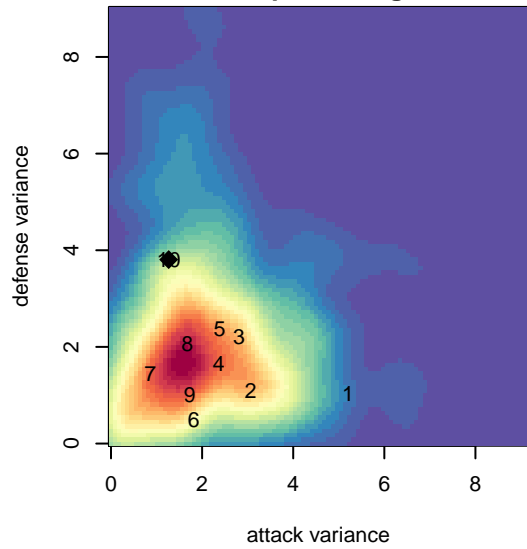

# Idaho Rush Nero B04

Idaho Rush Soccer  
 Boise, ID  
 B04 total strength=1120  
 attack=4.17 defense=2.2  
 fall league = Idaho D3 Div 1 U14

alt names used:  
 IDAHO RUSH 04 NERO  
 IDAHO RUSH 04 NERO (ID)

Venues played:  
 2016 Spr Idaho D3 U13B Division 2  
 2016 Canyon Rim Classic U13 B U13  
 2016 ID Directors Cup U14 Silver U14  
 2017 Idaho D3 Division 1 U14  
 2017 GEM State Challenge U14 U14

**Idaho Rush Nero B04**  
 Dots are actual minus expected GF (blue circles) and GA (red triangles).  
 Blue line is smoothed change in attack strength. Red is smoothed change in defense strength.

**attack and defense variance (black dot)  
relative to other teams  
and top 10 in region**

**attack and defense rating  
relative to others at age  
and all opponents in last 13 months**

**Performance relative to 13 month average**