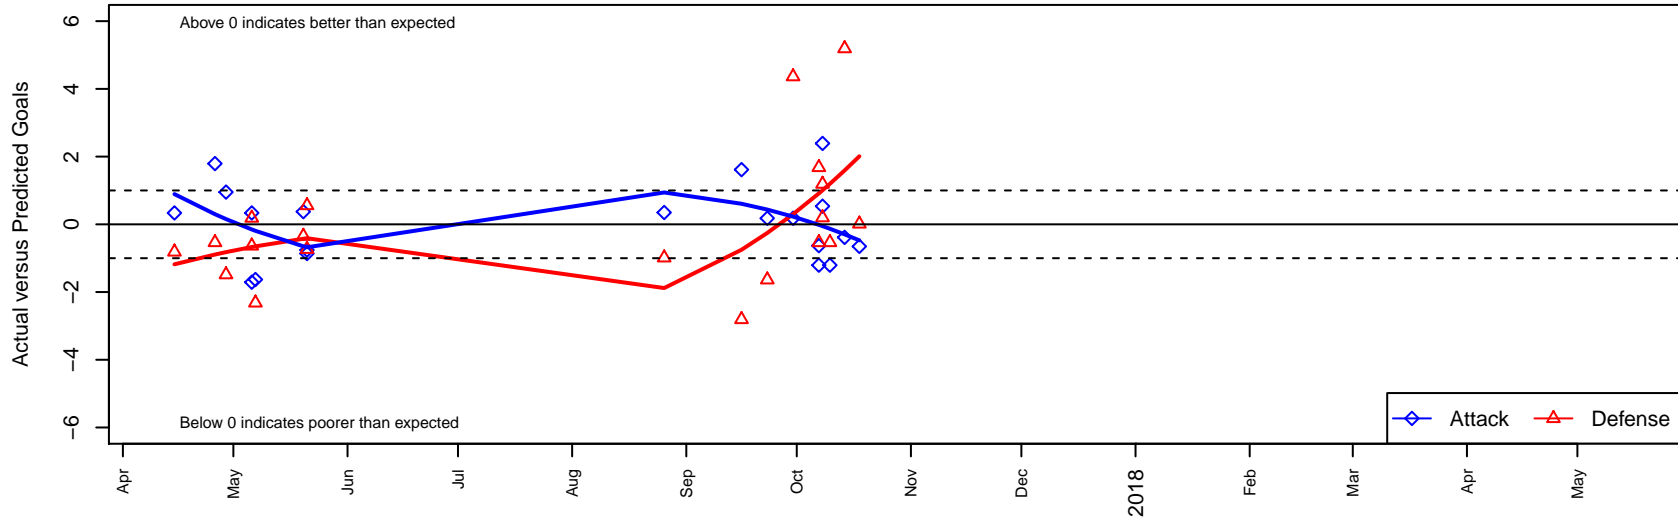

# Idaho Rush Nero B04

Idaho Rush Soccer  
 Boise, ID  
 B04 total strength=1120  
 attack=4.17 defense=2.2  
 fall league = Idaho D3 Div 1 U14

alt names used:  
 IDAHO RUSH 04 NERO  
 IDAHO RUSH 04 NERO (ID)

Venues played:  
 2016 Spr Idaho D3 U13B Division 2  
 2016 Canyon Rim Classic U13 B U13  
 2016 ID Directors Cup U14 Silver U14  
 2017 Idaho D3 Division 1 U14  
 2017 GEM State Challenge U14 U14

**Idaho Rush Nero B04**  
 Dots are actual minus expected GF (blue circles) and GA (red triangles).  
 Blue line is smoothed change in attack strength. Red is smoothed change in defense strength.

**attack and defense variance (black dot)  
relative to other teams  
and top 10 in region**

**attack and defense rating  
relative to others at age  
and all opponents in last 13 months**

**Performance relative to 13 month average**