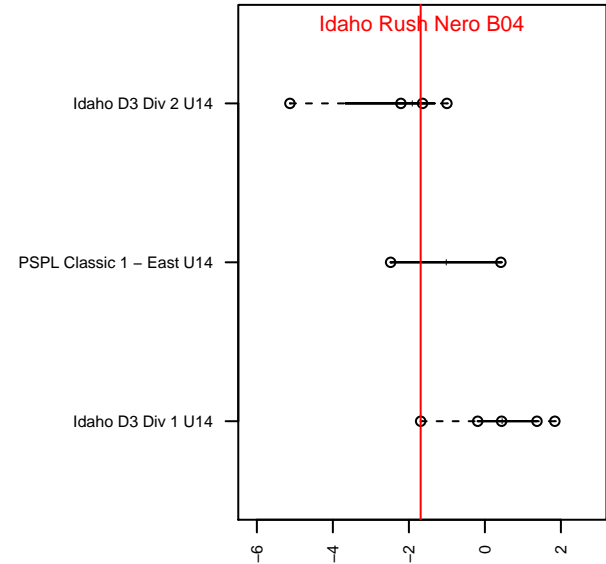

# Idaho Rush Nero B04

Idaho Rush Soccer  
 Boise, ID  
 B04 total strength=1120  
 attack=4.17 defense=2.2  
 fall league = Idaho D3 Div 1 U14

alt names used:  
 IDAHO RUSH 04 NERO  
 IDAHO RUSH 04 NERO (ID)

Venues played:  
 2016 Spr Idaho D3 U13B Division 2  
 2016 Canyon Rim Classic U13 B U13  
 2016 ID Directors Cup U14 Silver U14  
 2017 Idaho D3 Division 1 U14  
 2017 GEM State Challenge U14 U14

**Idaho Rush Nero B04**  
 Dots are actual minus expected GF (blue circles) and GA (red triangles).  
 Blue line is smoothed change in attack strength. Red is smoothed change in defense strength.

**attack and defense variance (black dot)  
relative to other teams  
and top 10 in region**

**attack and defense rating  
relative to others at age  
and all opponents in last 13 months**

**Performance relative to 13 month average**